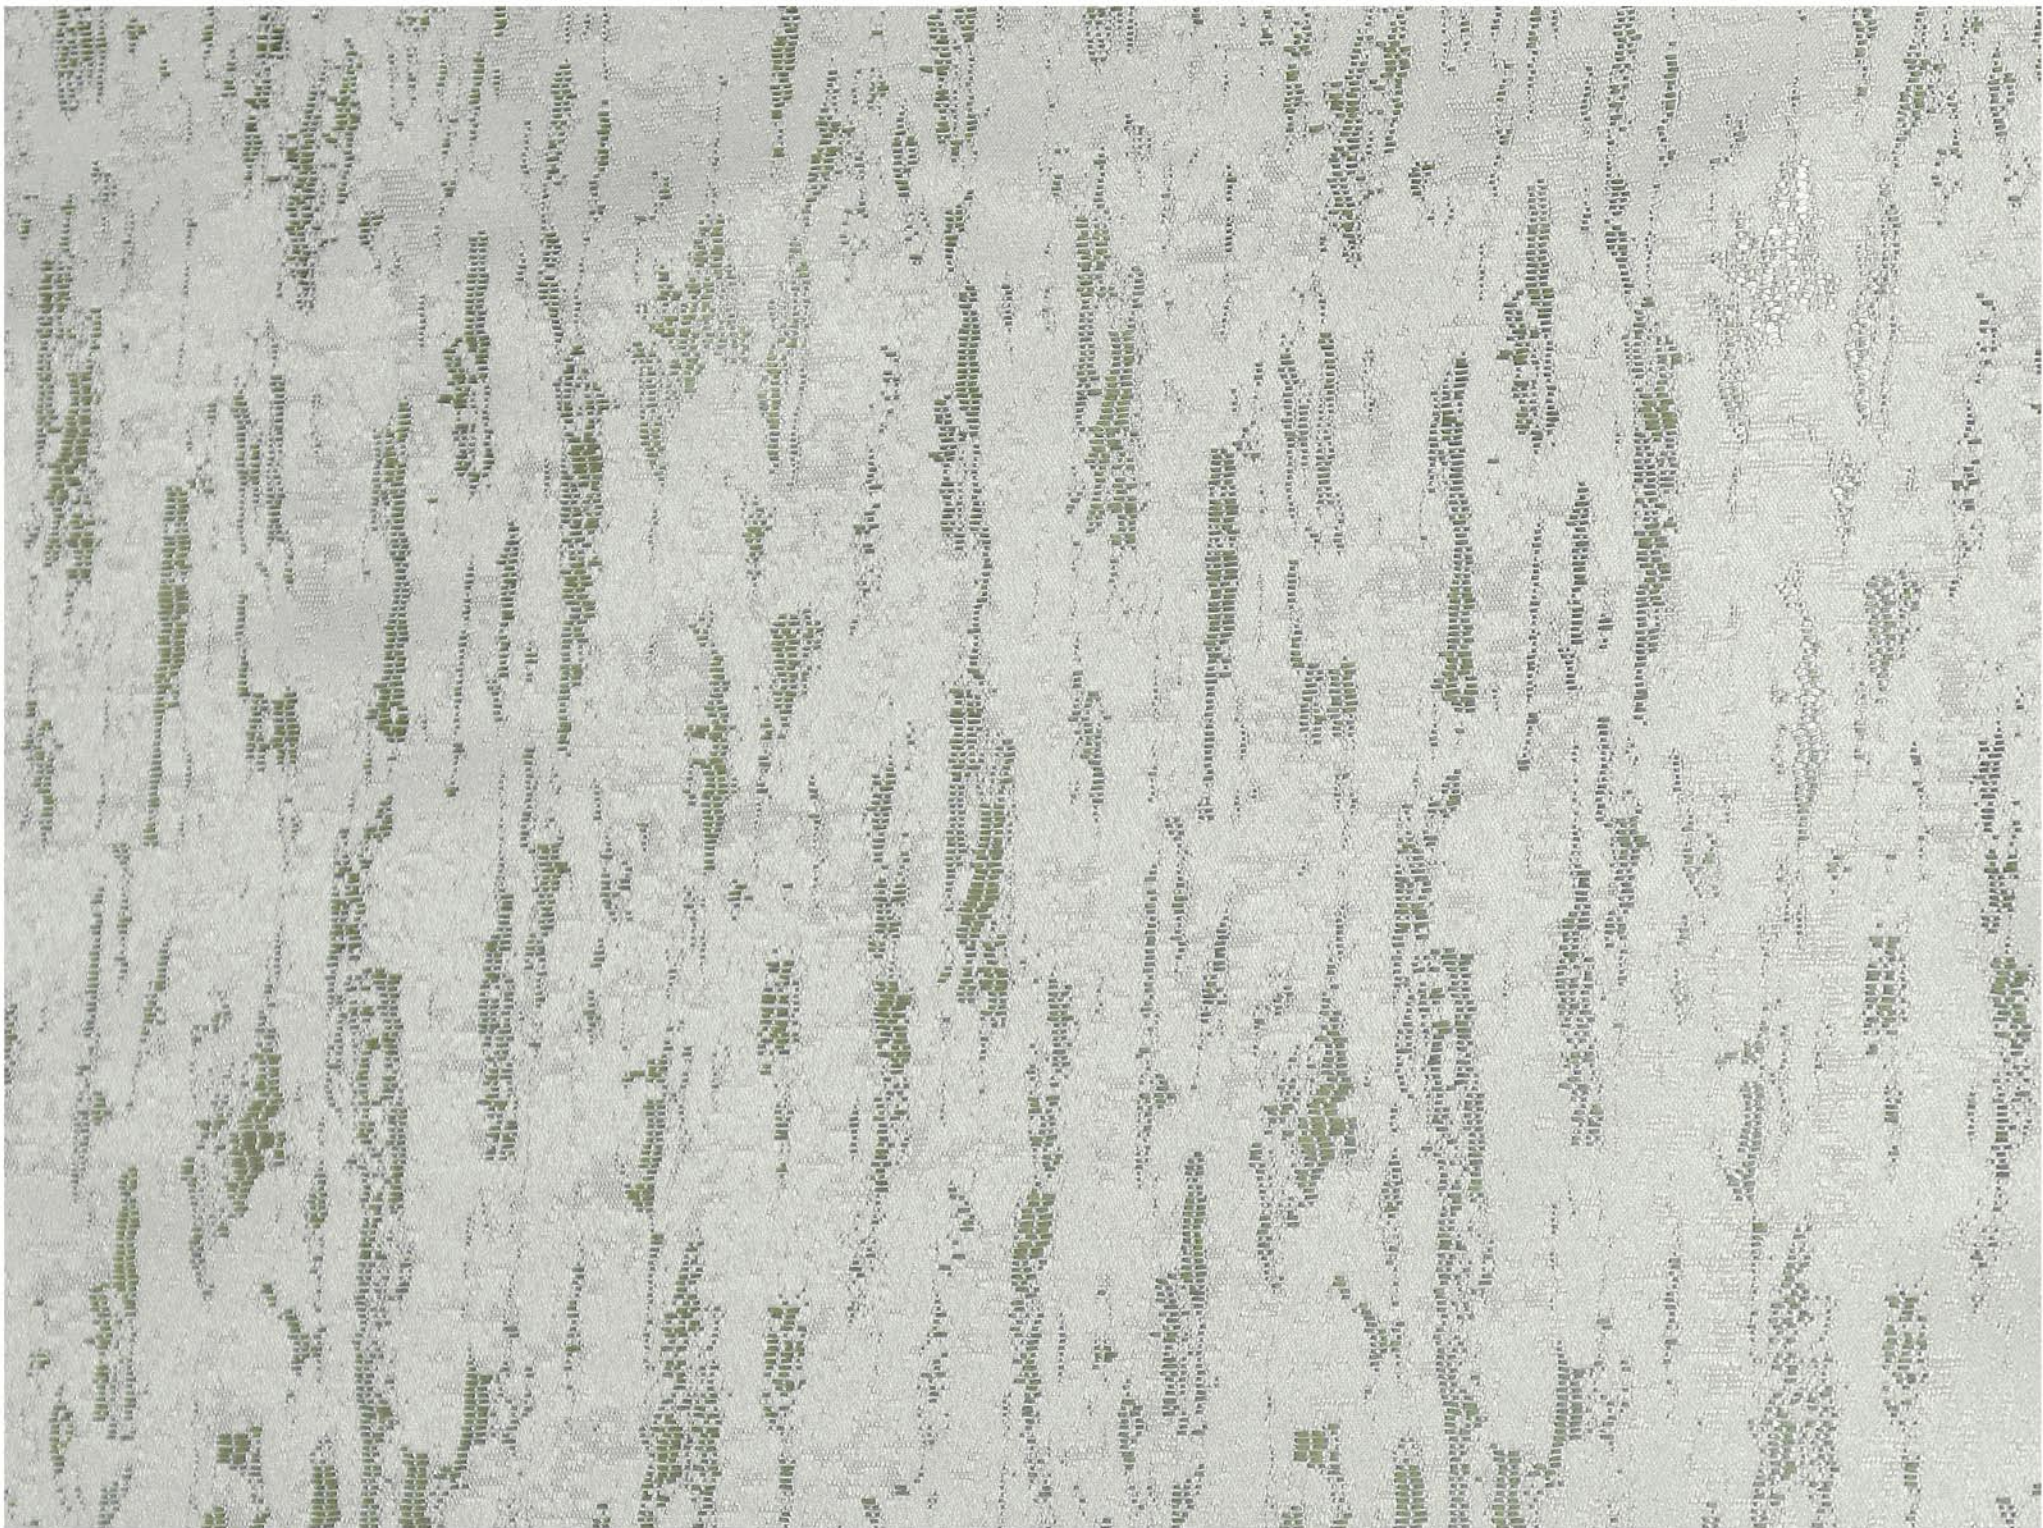

**COLLECTION : BELIZA**

**WIDTH : 48" INCH**

**WASHING CODE :** 

**COLOUR MAY VARY FROM DYE- LOT TO DYE LOT**

**SR.NO. : 23**

**DESIGN NO : BELIZA - 205**

**SHADE NO : ND - 04**

NEEL KAMAL FURNISHING  
(INDIA) PVT. LTD.