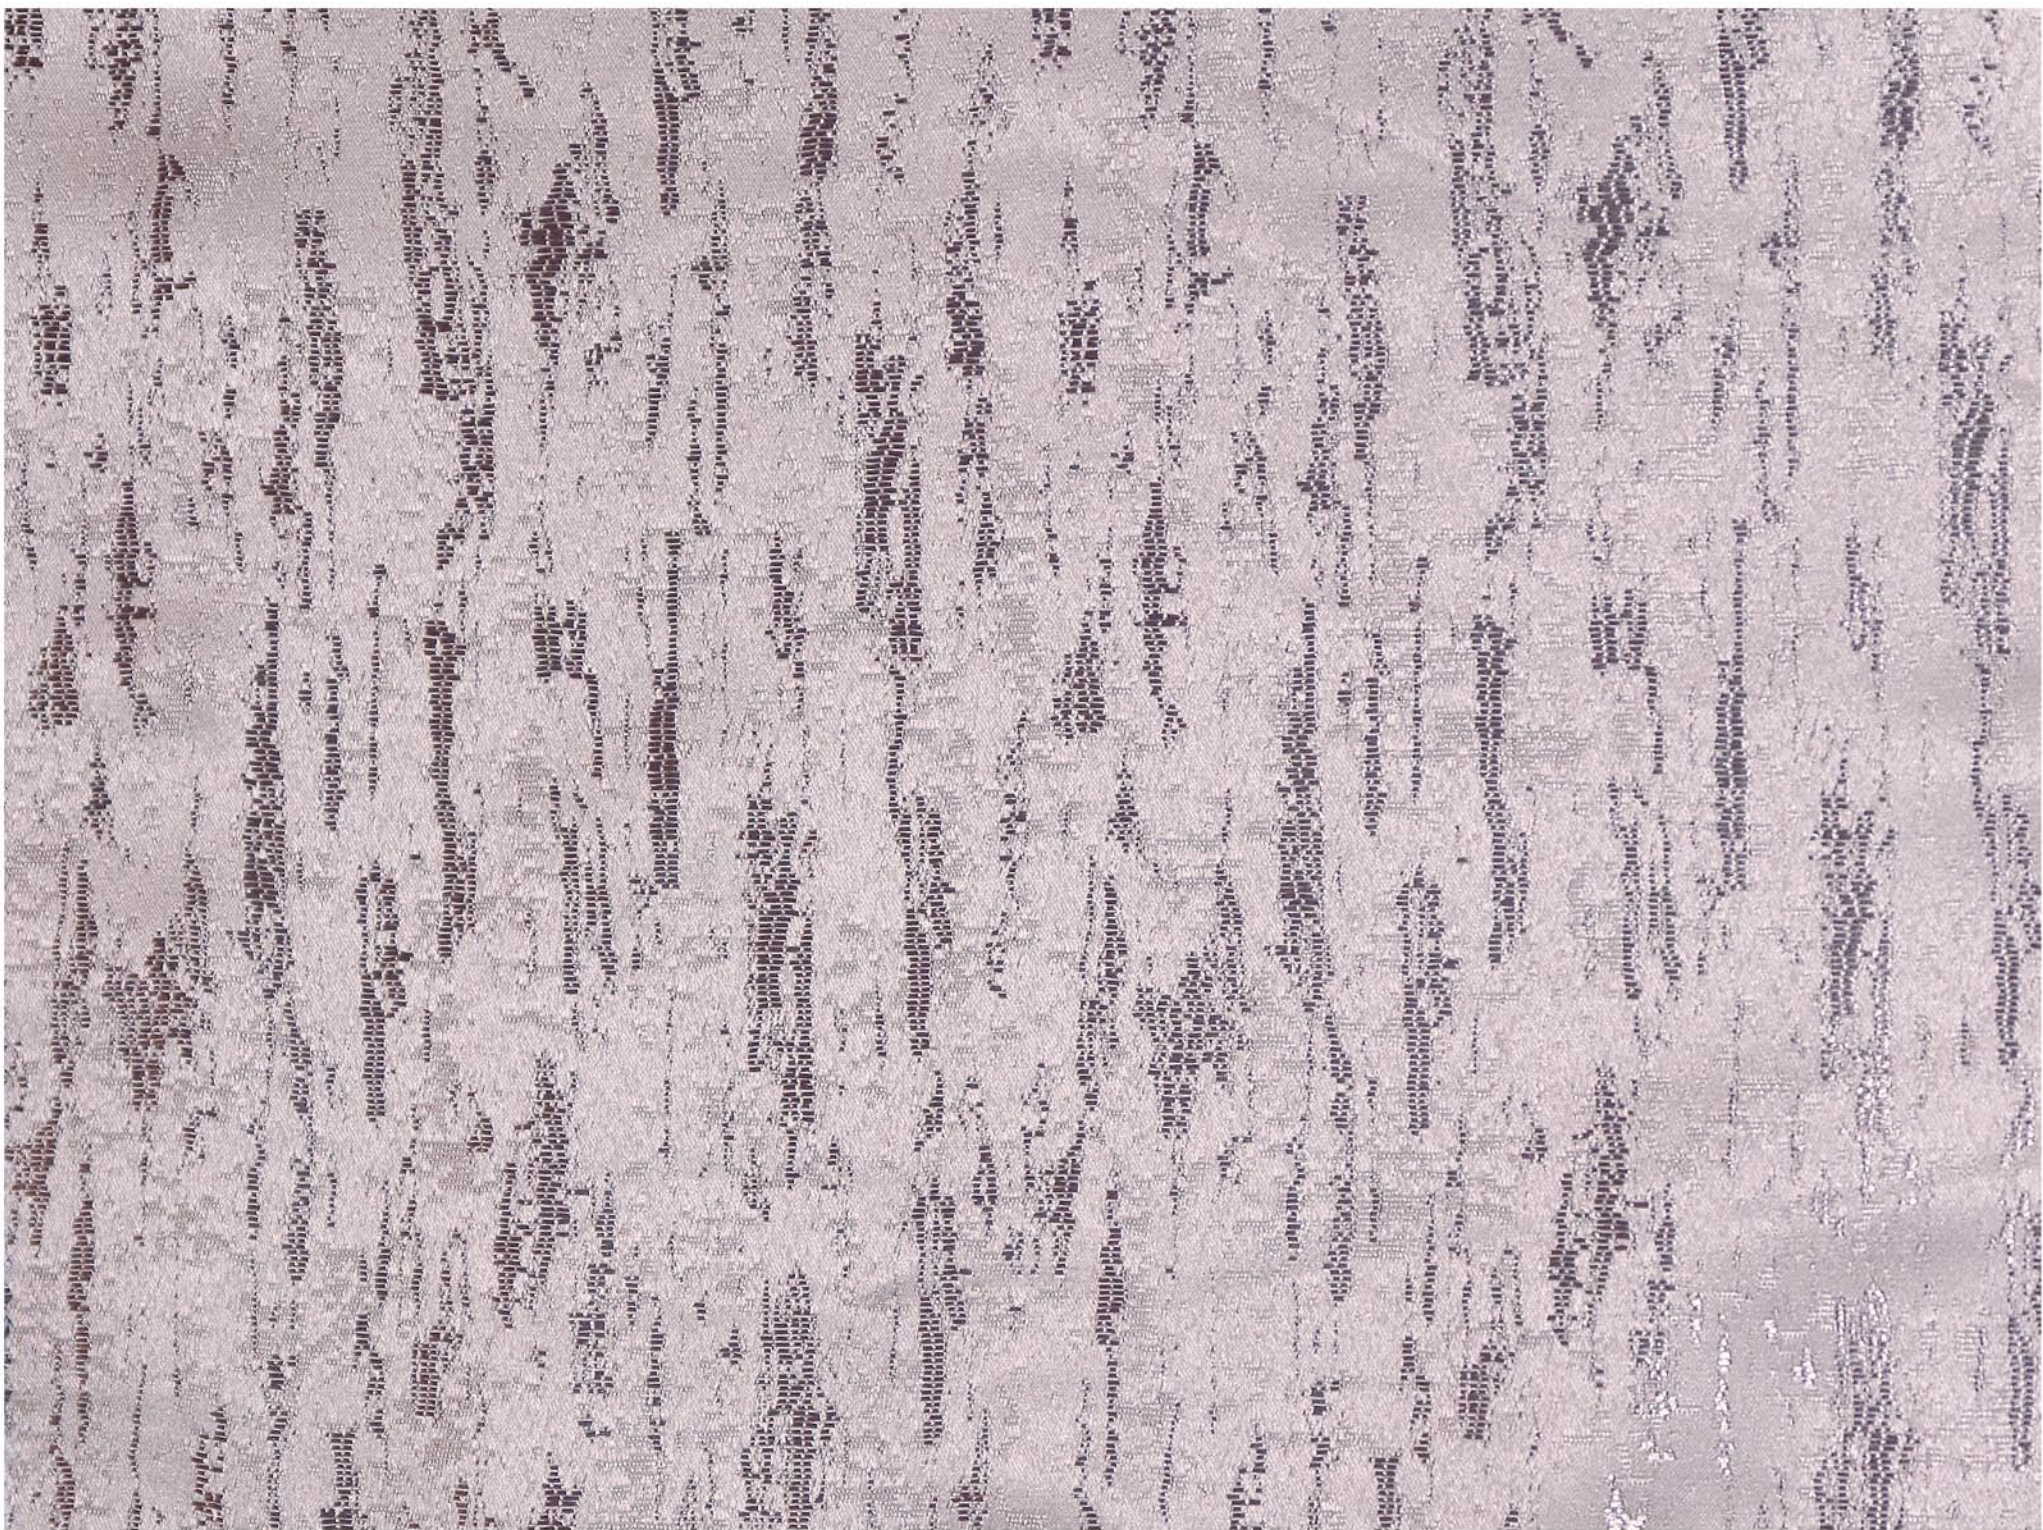

**COLLECTION : BELIZA**

**WIDTH : 48" INCH**

**WASHING CODE :** 

**COLOUR MAY VARY FROM DYE- LOT TO DYE LOT**

**SR.NO. : 35**

**DESIGN NO : BELIZA - 205**

**SHADE NO : ND - 06**

**NEEL KAMAL FURNISHING  
(INDIA) PVT. LTD.**